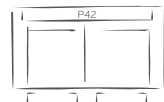

P42__
Motion Loveseat
w/Power
69W 43D 43H