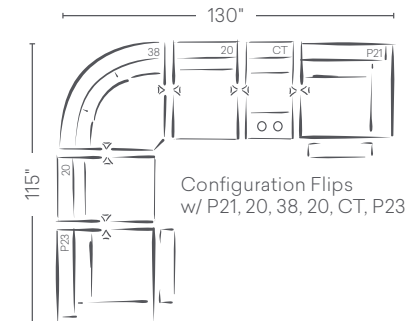

20_
 Armless Chair
 32W 42D 42H

CT_
 Console Table
 15W 42D 42H

P21_
 RAF Motion Chair
 w/Power | 41W 42D 42H

P20_
 Armless Chair
 w/Power | 32W 42D 42H

SECTIONAL CONFIGURATIONS

Configuration Flips
 w/ P21, 20, 38, 20, P23

Configuration Flips
 w/ P21, 20, 38, 20, CT, P23