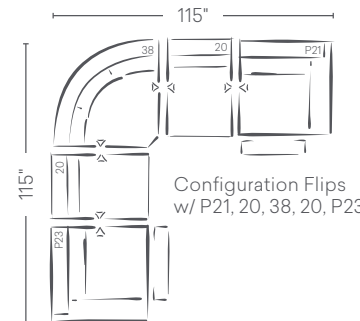

20_
 Armless Chair
 32W 42D 42H

CT_
 Console Table
 15W 42D 42H

P21_
 RAF Motion Chair
 w/Power | 41W 42D 42H

P20_
 Armless Chair
 w/Power | 32W 42D 42H

SECTIONAL CONFIGURATIONS

Configuration Flips
 w/ P21, 20, 38, 20, P23

Configuration Flips
 w/ P21, 20, 38, 20, CT, P23