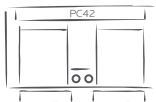

3733 FLETCHER

3733-P62G Motion Sofa w/Power • Shown in Gray

3733-P23A, 20A, 38A, 20A, CTA, P21A

3733-P0A
 Recliner w/Power
 Shown in Antelope

A • Antelope

G • Gray

SEATING AND SECTIONAL OPTIONS

P62__
 Motion Sofa w/Power
 90W 43D 43H

PC42__
 Motion Loveseat
 w/Power & Console
 81W 43D 43H

P42__
 Motion Loveseat
 w/Power
 69W 43D 43H

P0__
 Wallsaver Recliner
 w/Power
 46W 43D 43H

P23_
 LAF Motion Chair
 w/Power | 41W 42D 42H

38_
 Curved Corner
 Sectional
 72W 42D 42H